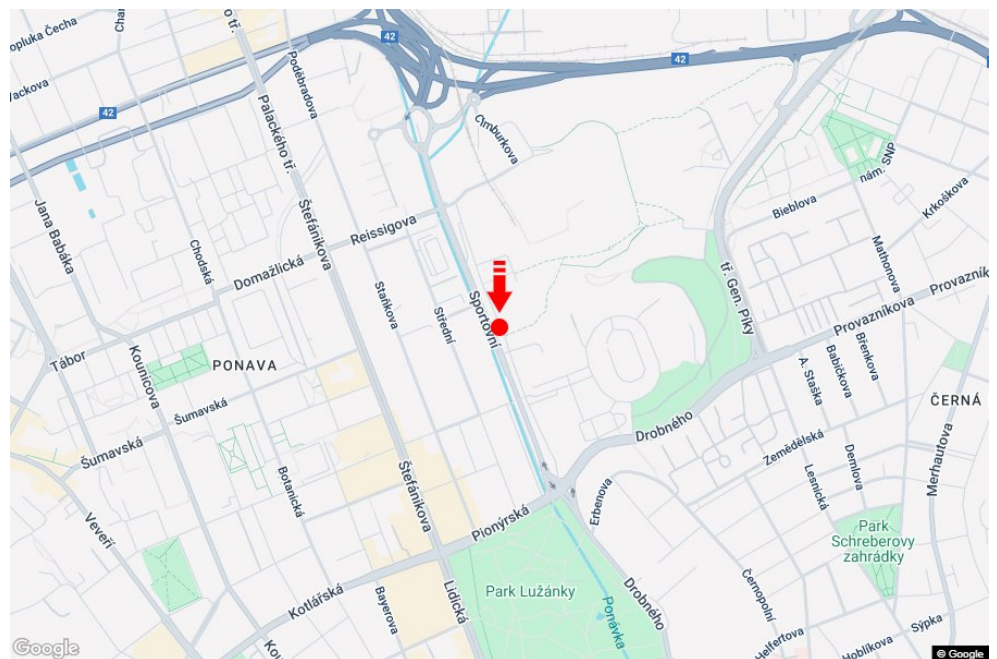

City: **Brno - Královo Pole**
 District: **Brno-město**
 Region: **Jihomoravský kraj**
 Type: **Billboard**

Address: **Sportovní/Střední výjezd směr Svitavy, zc**
 Coordinates (WGS84): **49.2132727 N 16.6066989 E**
 Size: **510x240**

Panel location

- center
- suburb
- business district
- residential area
- industrial district
- undeveloped areas

Communications

- highway
- first-class road
- other roads
- street
- entrance
- exit
- car park
- pedestrian zone
- intersection

Position

- perpendicular
- oblique
- parallel
- separate

Visibility

- up to 20 m
- 20 - 50 m
- 20 - 50 m
- over 100 m
- custom lighting

Panel surroundings

- | | | | |
|--|--|---|---|
| <input type="checkbox"/> Public transport | <input type="checkbox"/> ČD, ČSAD railway station | <input type="checkbox"/> Post | <input type="checkbox"/> PNS |
| <input type="checkbox"/> Cultural facility | <input checked="" type="checkbox"/> Sport facilities | <input type="checkbox"/> Medical facility | <input type="checkbox"/> Shops |
| <input type="checkbox"/> Department store | <input type="checkbox"/> Supermarket | <input type="checkbox"/> filling station | <input type="checkbox"/> School, university |
| <input type="checkbox"/> Bank | <input type="checkbox"/> Restaurant | <input type="checkbox"/> Hotel | |