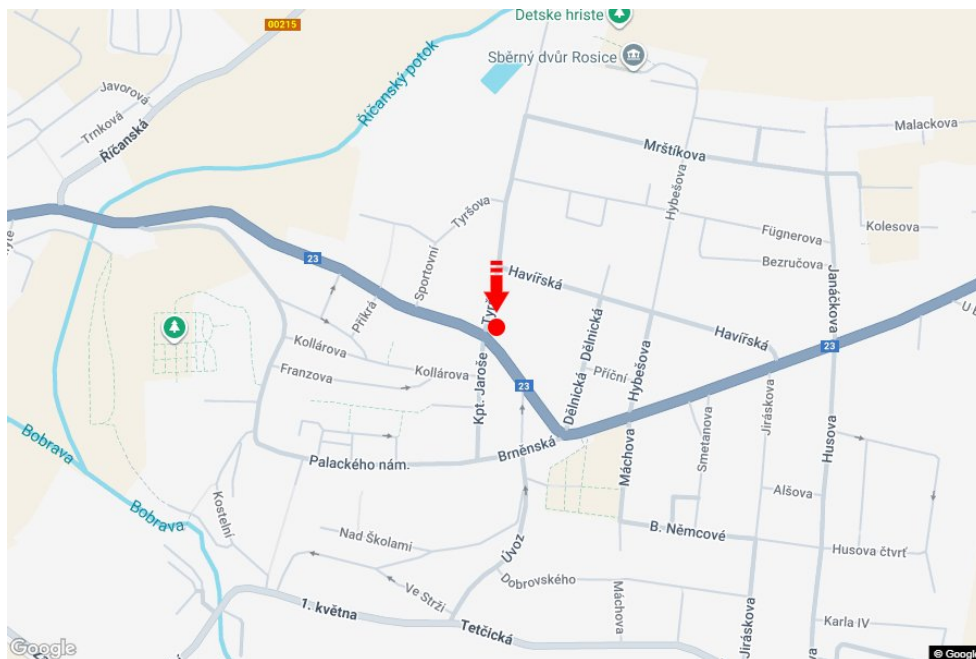

City: **Rosice**
District: **Brno-venkov**
Region: **Jihomoravský kraj**
Type: **Billboard**

Address: **Wolkerova průtah Brno- J. Hradec, s.Brno**
Coordinates (WGS84): **49.1831986 N 16.3923244 E**
Size: **510x240**

Panel location

- ☐ center
- ☐ suburb
- ☐ business district
- ☒ residential area
- ☐ industrial district
- ☐ undeveloped areas

Communications

- ☐ highway
- ☒ first-class road
- ☐ other roads
- ☒ street
- ☐ entrance
- ☐ exit
- ☐ car park
- ☐ pedestrian zone
- ☒ intersection

Position

- ☒ perpendicular
- ☐ oblique
- ☐ parallel
- ☒ separate

Visibility

- ☐ up to 20 m
- ☒ 20 - 50 m
- ☐ 20 - 50 m
- ☐ over 100 m
- ☐ custom lighting

Panel surroundings

☒ Public transport	☐ ČD, ČSAD railway station	☐ Post	☐ PNS
☐ Cultural facility	☐ Sport facilities	☐ Medical facility	☐ Shops
☐ Department store	☐ Supermarket	☐ filling station	☐ School, university
☐ Bank	☒ Restaurant	☐ Hotel