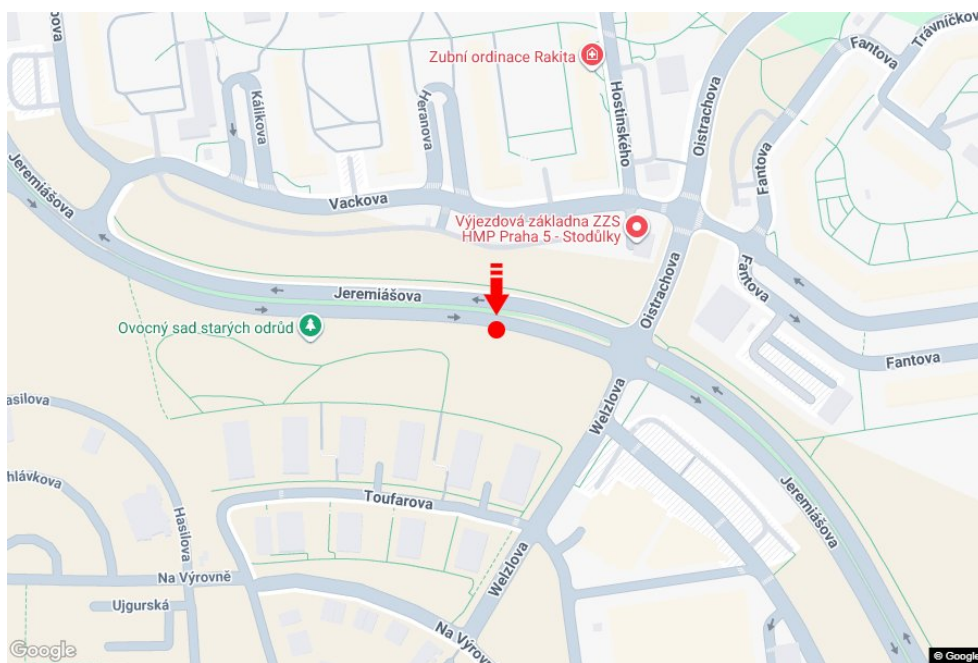

City: **Praha 05 - Stodůlky**

District: **Praha**

Region: **Hlavní město Praha**

Type: **Billboard**

Address: **Jeremiášova /Oistrachova BILLA směr
Zličín**

Coordinates (WGS84): **50.0439525 N 14.3134445 E**

Size: **510x240**

Panel location

- ☐ center
- ☒ suburb
- ☒ business district
- ☒ residential area
- ☒ industrial district
- ☐ undeveloped areas

Communications

- ☐ highway
- ☐ first-class road
- ☐ other roads
- ☒ street
- ☐ entrance
- ☒ exit
- ☒ car park
- ☐ pedestrian zone
- ☒ intersection

Position

- ☒ perpendicular
- ☐ oblique
- ☐ parallel
- ☒ separate

Visibility

- ☐ up to 20 m
- ☐ 20 - 50 m
- ☐ 20 - 50 m
- ☒ over 100 m
- ☐ custom lighting

Panel surroundings

☐ Public transport	☐ ČD, ČSAD railway station	☐ Post	☐ PNS
☐ Cultural facility	☐ Sport facilities	☐ Medical facility	☒ Shops
☐ Department store	☒ Supermarket	☐ filling station	☐ School, university
☐ Bank	☐ Restaurant	☐ Hotel