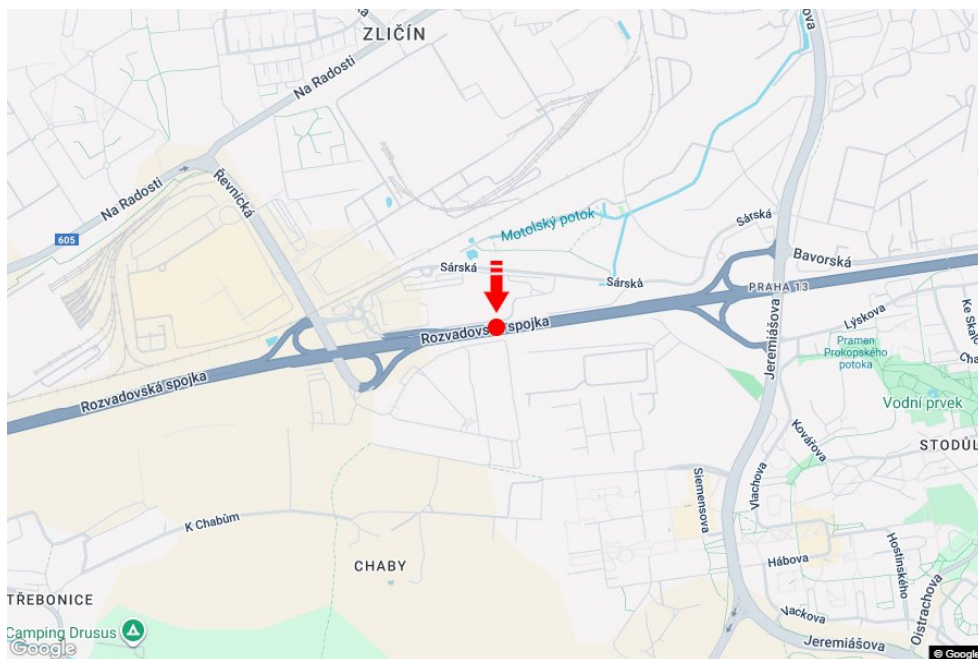

Panel no.: **3261690**

MIDIBOARD®

City: **Praha 05 - Stodůlky**

Address: **Rozvadovská spoj. IKEA směr Zličín, ZC**

District: **Praha**

Coordinates (WGS84): **50.0519726 N 14.2985507 E**

Region: **Hlavní město Praha**

Size: **510x240**

Type: **Billboard**

Panel location

- ☐ center
- ☒ suburb
- ☒ business district
- ☐ residential area
- ☒ industrial district
- ☐ undeveloped areas

Communications

- ☐ highway
- ☒ first-class road
- ☐ other roads
- ☐ street
- ☐ entrance
- ☒ exit
- ☐ car park
- ☐ pedestrian zone
- ☐ intersection

Position

- ☒ perpendicular
- ☐ oblique
- ☐ parallel
- ☒ separate

Visibility

- ☐ up to 20 m
- ☐ 20 - 50 m
- ☐ 20 - 50 m
- ☒ over 100 m
- ☐ custom lighting

Panel surroundings

☐ Public transport	☐ ČD, ČSAD railway station	☐ Post	☐ PNS
☐ Cultural facility	☐ Sport facilities	☐ Medical facility	☒ Shops
☐ Department store	☒ Supermarket	☐ filling station	☐ School, university
☐ Bank	☐ Restaurant	☐ Hotel