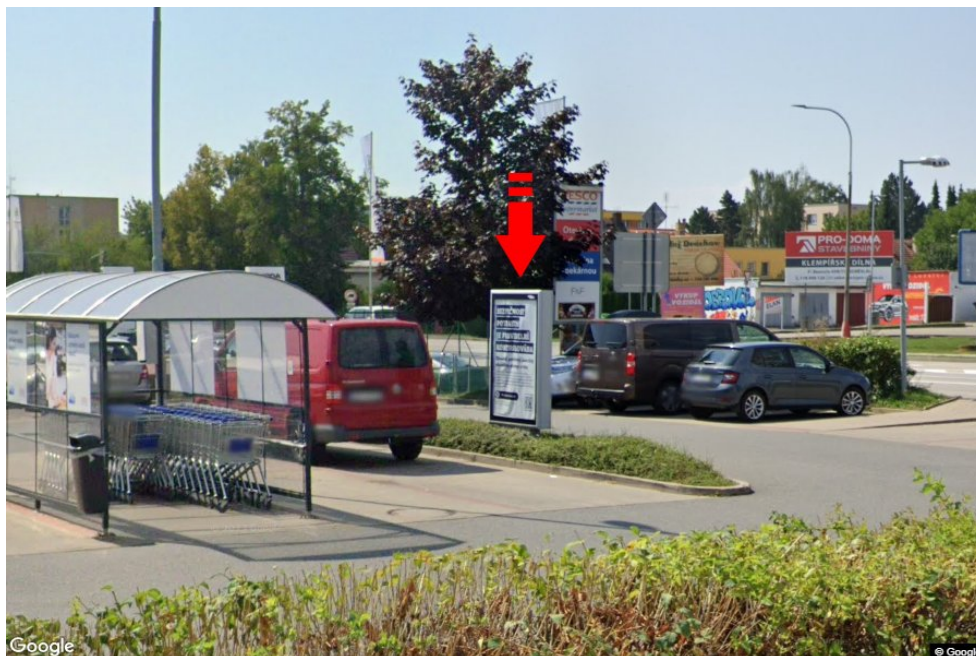

City: **Soběslav**
 District: **Tábor**
 Region: **Jihočeský kraj**
 Type: **Citylight**

Address: **Obchodní TESCO parkoviště marketu**
 Coordinates (WGS84): **49.263576 N 14.71302 E**
 Size: **118x175**

Panel location

- center
- suburb
- business district
- residential area
- industrial district
- undeveloped areas

Communications

- highway
- first-class road
- other roads
- street
- entrance
- exit
- car park
- pedestrian zone
- intersection

Position

- perpendicular
- oblique
- parallel
- separate

Visibility

- up to 20 m
- 20 - 50 m
- 20 - 50 m
- over 100 m
- custom lighting

Panel surroundings

- | | | | |
|--|---|---|---|
| <input type="checkbox"/> Public transport | <input type="checkbox"/> ČD, ČSAD railway station | <input type="checkbox"/> Post | <input checked="" type="checkbox"/> PNS |
| <input type="checkbox"/> Cultural facility | <input type="checkbox"/> Sport facilities | <input type="checkbox"/> Medical facility | <input checked="" type="checkbox"/> Shops |
| <input type="checkbox"/> Department store | <input checked="" type="checkbox"/> Supermarket | <input type="checkbox"/> filling station | <input type="checkbox"/> School, university |
| <input type="checkbox"/> Bank | <input type="checkbox"/> Restaurant | <input type="checkbox"/> Hotel | |