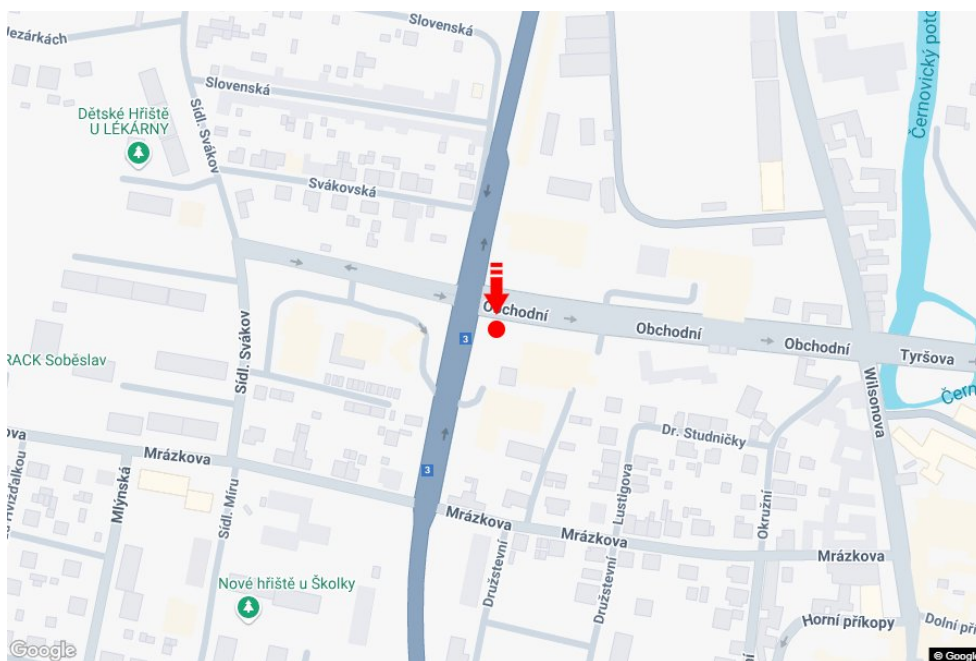

City: **Soběslav**
District: **Tábor**
Region: **Jihočeský kraj**
Type: **Citylight**

Address: **Obchodní TESCO parkoviště marketu**
Coordinates (WGS84): **49.263576 N 14.71302 E**
Size: **118x175**

Panel location

- ☐ center
- ☐ suburb
- ☒ business district
- ☒ residential area
- ☐ industrial district
- ☐ undeveloped areas

Communications

- ☐ highway
- ☐ first-class road
- ☐ other roads
- ☒ street
- ☐ entrance
- ☐ exit
- ☒ car park
- ☐ pedestrian zone
- ☒ intersection

Position

- ☒ perpendicular
- ☐ oblique
- ☐ parallel
- ☒ separate

Visibility

- ☒ up to 20 m
- ☐ 20 - 50 m
- ☐ 20 - 50 m
- ☐ over 100 m
- ☒ custom lighting

Panel surroundings

☐ Public transport	☐ ČD, ČSAD railway station	☐ Post	☒ PNS
☐ Cultural facility	☐ Sport facilities	☐ Medical facility	☒ Shops
☐ Department store	☒ Supermarket	☐ filling station	☐ School, university
☐ Bank	☐ Restaurant	☐ Hotel