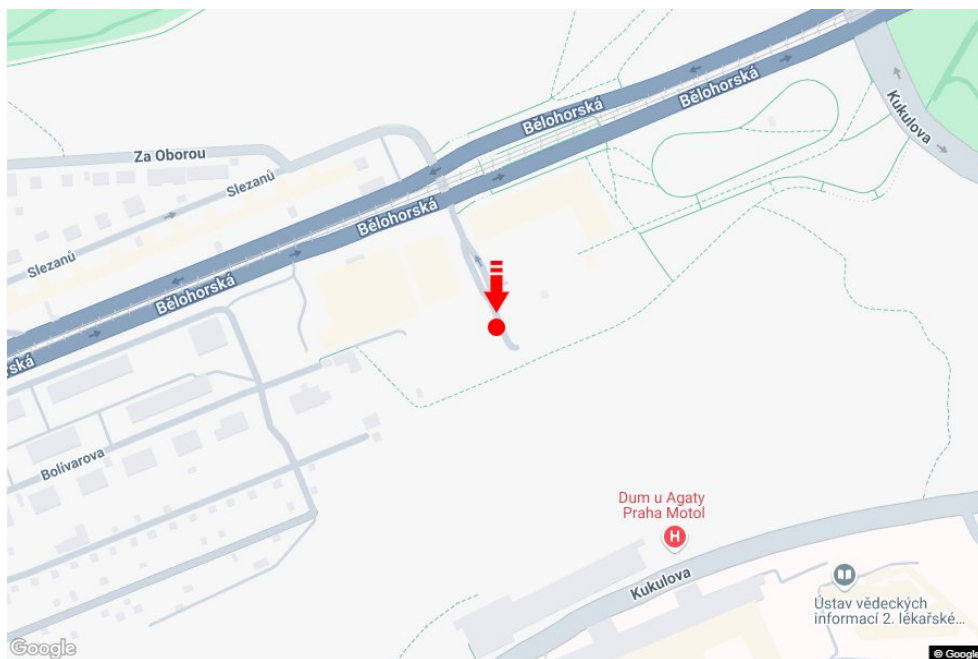

Panel no.: **3271151**

MIDIBOARD®

City: **Praha 06 - Břevnov**

Address: **Bělohorská KAUF LAND parkoviště marketu**

District: **Praha**

Coordinates **50.0769703 N 14.3406443 E**

Region: **Hlavní město Praha**

(WGS84):

Type: **Citylight**

Size: **118x175**

Panel location

- ☐ center
- ☒ suburb
- ☒ business district
- ☐ residential area
- ☒ industrial district
- ☐ undeveloped areas

Communications

- ☐ highway
- ☐ first-class road
- ☐ other roads
- ☒ street
- ☐ entrance
- ☐ exit
- ☒ car park
- ☐ pedestrian zone
- ☐ intersection

Position

- ☐ perpendicular
- ☐ oblique
- ☒ parallel
- ☒ separate

Visibility

- ☒ up to 20 m
- ☐ 20 - 50 m
- ☐ 20 - 50 m
- ☐ over 100 m
- ☒ custom lighting

Panel surroundings

☐ Public transport	☐ ČD, ČSAD railway station	☐ Post	☐ PNS
☒ Cultural facility	☐ Sport facilities	☐ Medical facility	☒ Shops
☐ Department store	☒ Supermarket	☐ filling station	☐ School, university
☐ Bank	☐ Restaurant	☐ Hotel